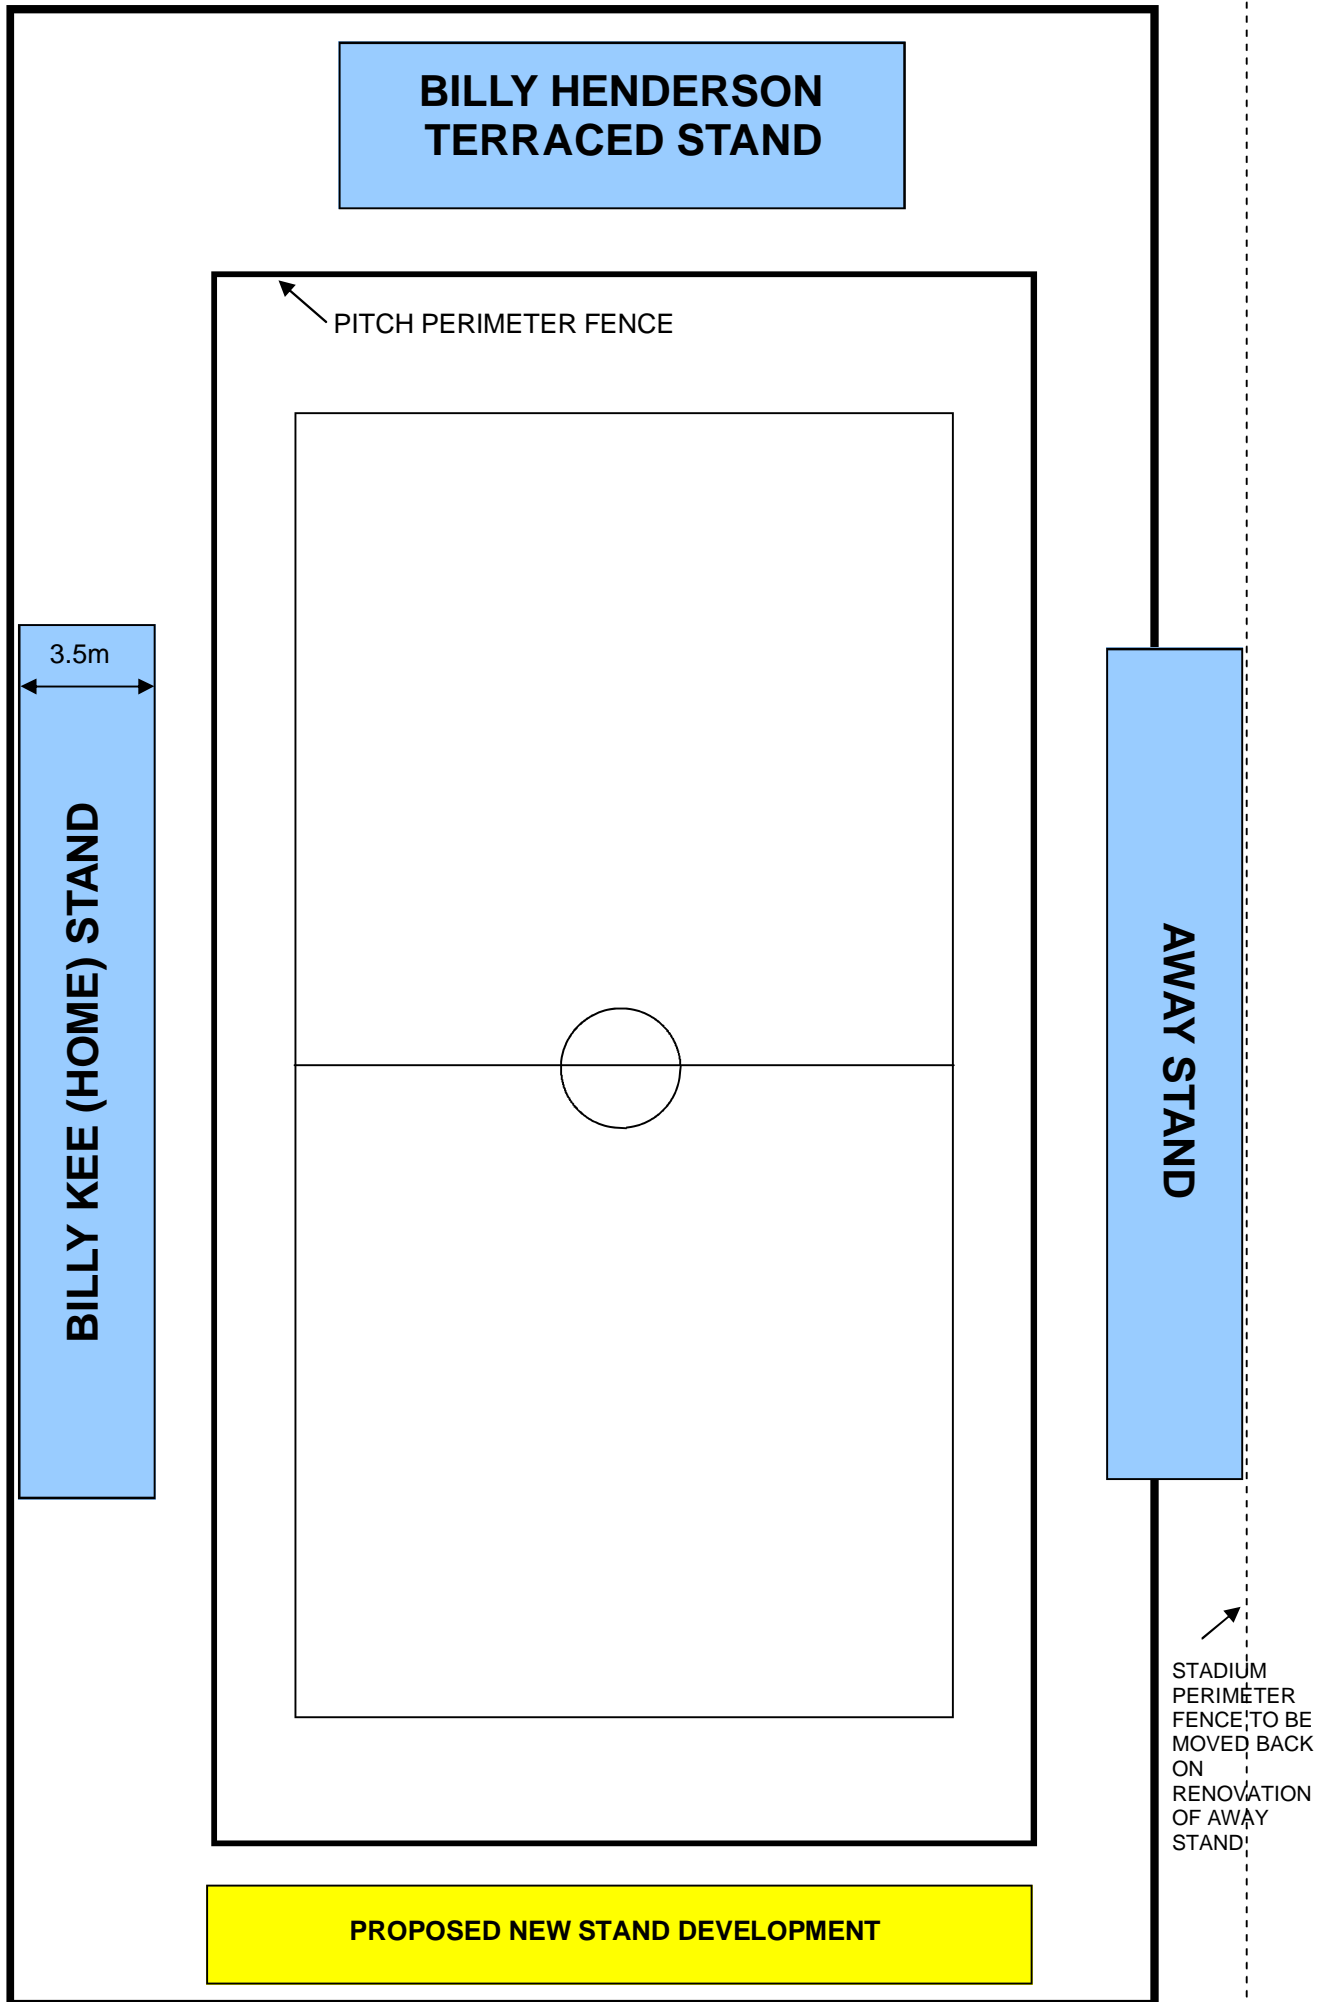

INSTITUTE FC - RIVERSIDE STADIUM

**BILLY HENDERSON
TERRACED STAND**

3.5m
BILLY KEE (HOME) STAND

AWAY STAND

PROPOSED NEW STAND DEVELOPMENT

STADIUM PERIMETER FENCE TO BE MOVED BACK ON RENOVATION OF AWAY STAND